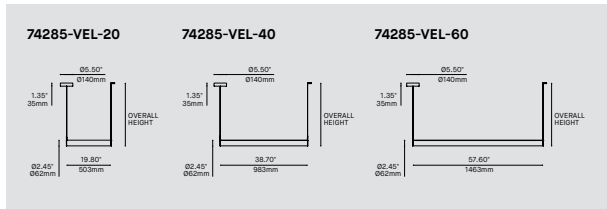

ORDERING SPECIFICATION	SPÉCIFICATION DE COMMANDE	CODE
MODEL MODÈLE		
74285-VEL	VELIA LINEAR PENDANT	
CONFIGURATION CONFIGURATION		
20	LINEAR PENDANT 20"	
40	LINEAR PENDANT 40"	
60	LINEAR PENDANT 60"	
LIGHT SOURCE SOURCE LUMINEUSE		
LED	REGULAR OUTPUT	
LED.HO*	HIGH OUTPUT	
	*4285-VEL-20 ONLY AVAILABLE IN HIGH OUTPUT.	
COLOR TEMPERATURE TEMPÉRATURE DE COULEUR		
27*	2700K	
30	3000K	
35	3500K	
40*	4000K	
	*LONGER LEAD TIME MAY APPLY, PLEASE CONTACT YOUR EUREKA REPRESENTATIVE	
COLOR RENDERING INDEX (CRI) INDICE DE RENDU DE COULEUR (IRC)		
90	90+ CRI	
VOLTAGE VOLTAGE		
120V	120 VOLT	
277V	277 VOLT	
CONTROL OPTION OPTION DE CONTRÔLE		
DV	0-10V DIMMING (120V-277V)	
DP	PHASE DIMMING (120V ONLY)	
NLTAIR2*	NLIGHT AIR CONTROL GEN 2	
NLIGHT*	NLIGHT WIRED CONTROL	
	* NLIGHT INTEGRATION REQUIRES A REMOTE POWER PACK (39NLAA FOR NLTAIR2 OR 39NLWA FOR NLIGHT)	
	* EMERGENCY BATTERY NOT AVAILABLE WITH NLIGHT OPTIONS*	
	REFER TO NLIGHT GUIDE AND INSTALLATION SHEET FOR ALL REQUIREMENTS.	
EMERGENCY BATTERY BATTERIE D'URGENCE		
EMB*	EMERGENCY BATTERY FOR REMOTE BOX	
	* 3981E ACCESSORY IS REQUIRED FOR THIS OPTION	
CABLE CÂBLE		
FLC	FLAT CABLE, FIELD ADJUSTABLE	
CABLE LENGTH LONGUEUR DE CÂBLE		
XX*	OVERALL HEIGHT (PLEASE SPECIFY)	
	* OVERALL HEIGHT (H), MEASURED FROM BOTTOM OF THE FIXTURE TO CEILING, IN INCHES.	
MOUNTING MONTAGE		
RC	ROUND CANOPY / PAVILLON ROND	
	SCREWLESS Ø5.50" X 1.35" CANOPY (2473F)	
CANOPY FINISH FINI PAVILLON		
BLKE	BLACK FINE TEXTURE	
WHE	WHITE FINE TEXTURE	
FINISH FINI		
BLKE	BLACK FINE TEXTURE	
WHE	WHITE FINE TEXTURE	
	FLAT CABLE FINISH FOLLOWS FIXTURE FINISH.	
EXTERIOR DIFFUSER FINISH FINI DIFFUSEUR EXTÉRIEUR		
FRO	FROST	
LIN	LINEAR	
PRI	PRISMATIC	
INTERIOR DIFFUSER FINISH FINI DIFFUSEUR INTÉRIEUR		
WHT	WHITE	
ACCESSORY ACCESSOIRE		
39NLAA*	NLIGHT AIR GEN 2 REMOTE CONTROLLER	
39NLWA*	NLIGHT WIRED REMOTE CONTROLLER	
	* FOR CHICAGO PLENUM INSTALLATION, PLEASE CONTACT YOUR EUREKA REPRESENTATIVE.	
ACCESSORY EMERGENCY BATTERY ACCESSOIRE BATTERIE D'URGENCE		
3981EA	ELECTRICAL BOX FOR EMB EMERGENCY BATTERY	

PRODUCT CHARACTERISTICS CARACTÉRISTIQUES DU PRODUIT